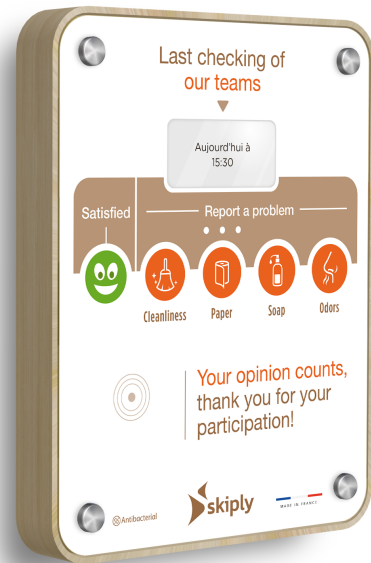

SKPF000401

Digital Timesheet: Clock E

Made from wood and reclaimed materials, the digital timesheet Clock E offers 3 functionalities in a single terminal:

- Display of the date and time of the last entry.
- On-site staff check-in using RFID/NFC badges.
- Collection of customer feedback and reporting of anomalies.

It can communicate wirelessly for several years on batteries, and it is compatible with any timesheet App.

[Request a quote](#)

PRODUCT DESCRIPTION

DURABLE, ECO-DESIGNED, AND STYLISH

In addition to being eco-designed with reclaimed wood, the Clock E terminal integrates seamlessly into well-

designed restrooms, encouraging users to participate in improving service quality.

DIRECT USER INFORMATION

In restrooms, it's essential to communicate the frequency of cleaning performed to reassure users. With each staff entry, the integrated e-paper screen of the digital timesheet clearly and visibly displays the time of the most recent entry.

STAFF CHECK-IN ON THE DIGITAL TIMESHEET

Staff members register their entry on Clock E terminal using a RFID/NFC badge, which may be personalized. When the badge is swiped, the displayed entry time on the screen of the electronic timesheet is updated. At the same time, the check-in is sent to the cloud for later use. No more need to check paper sheets behind doors: everything is done automatically. Time management becomes easier with the online timesheets.